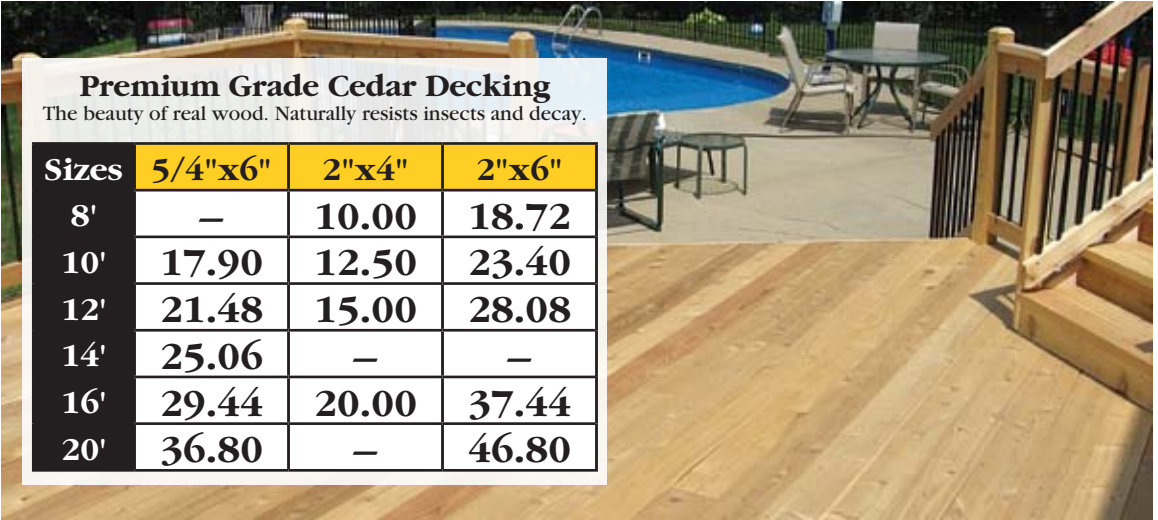

\$199.00

Check Out The Savings Inside

Sale Ends 9/14/19
CLOSED LABOR DAY

www.beckerlelumber.com

Premium Grade Cedar Decking

The beauty of real wood. Naturally resists insects and decay.

Sizes	5/4"x6"	2"x4"	2"x6"
8'	—	10.00	18.72
10'	17.90	12.50	23.40
12'	21.48	15.00	28.08
14'	25.06	—	—
16'	29.44	20.00	37.44
20'	36.80	—	46.80